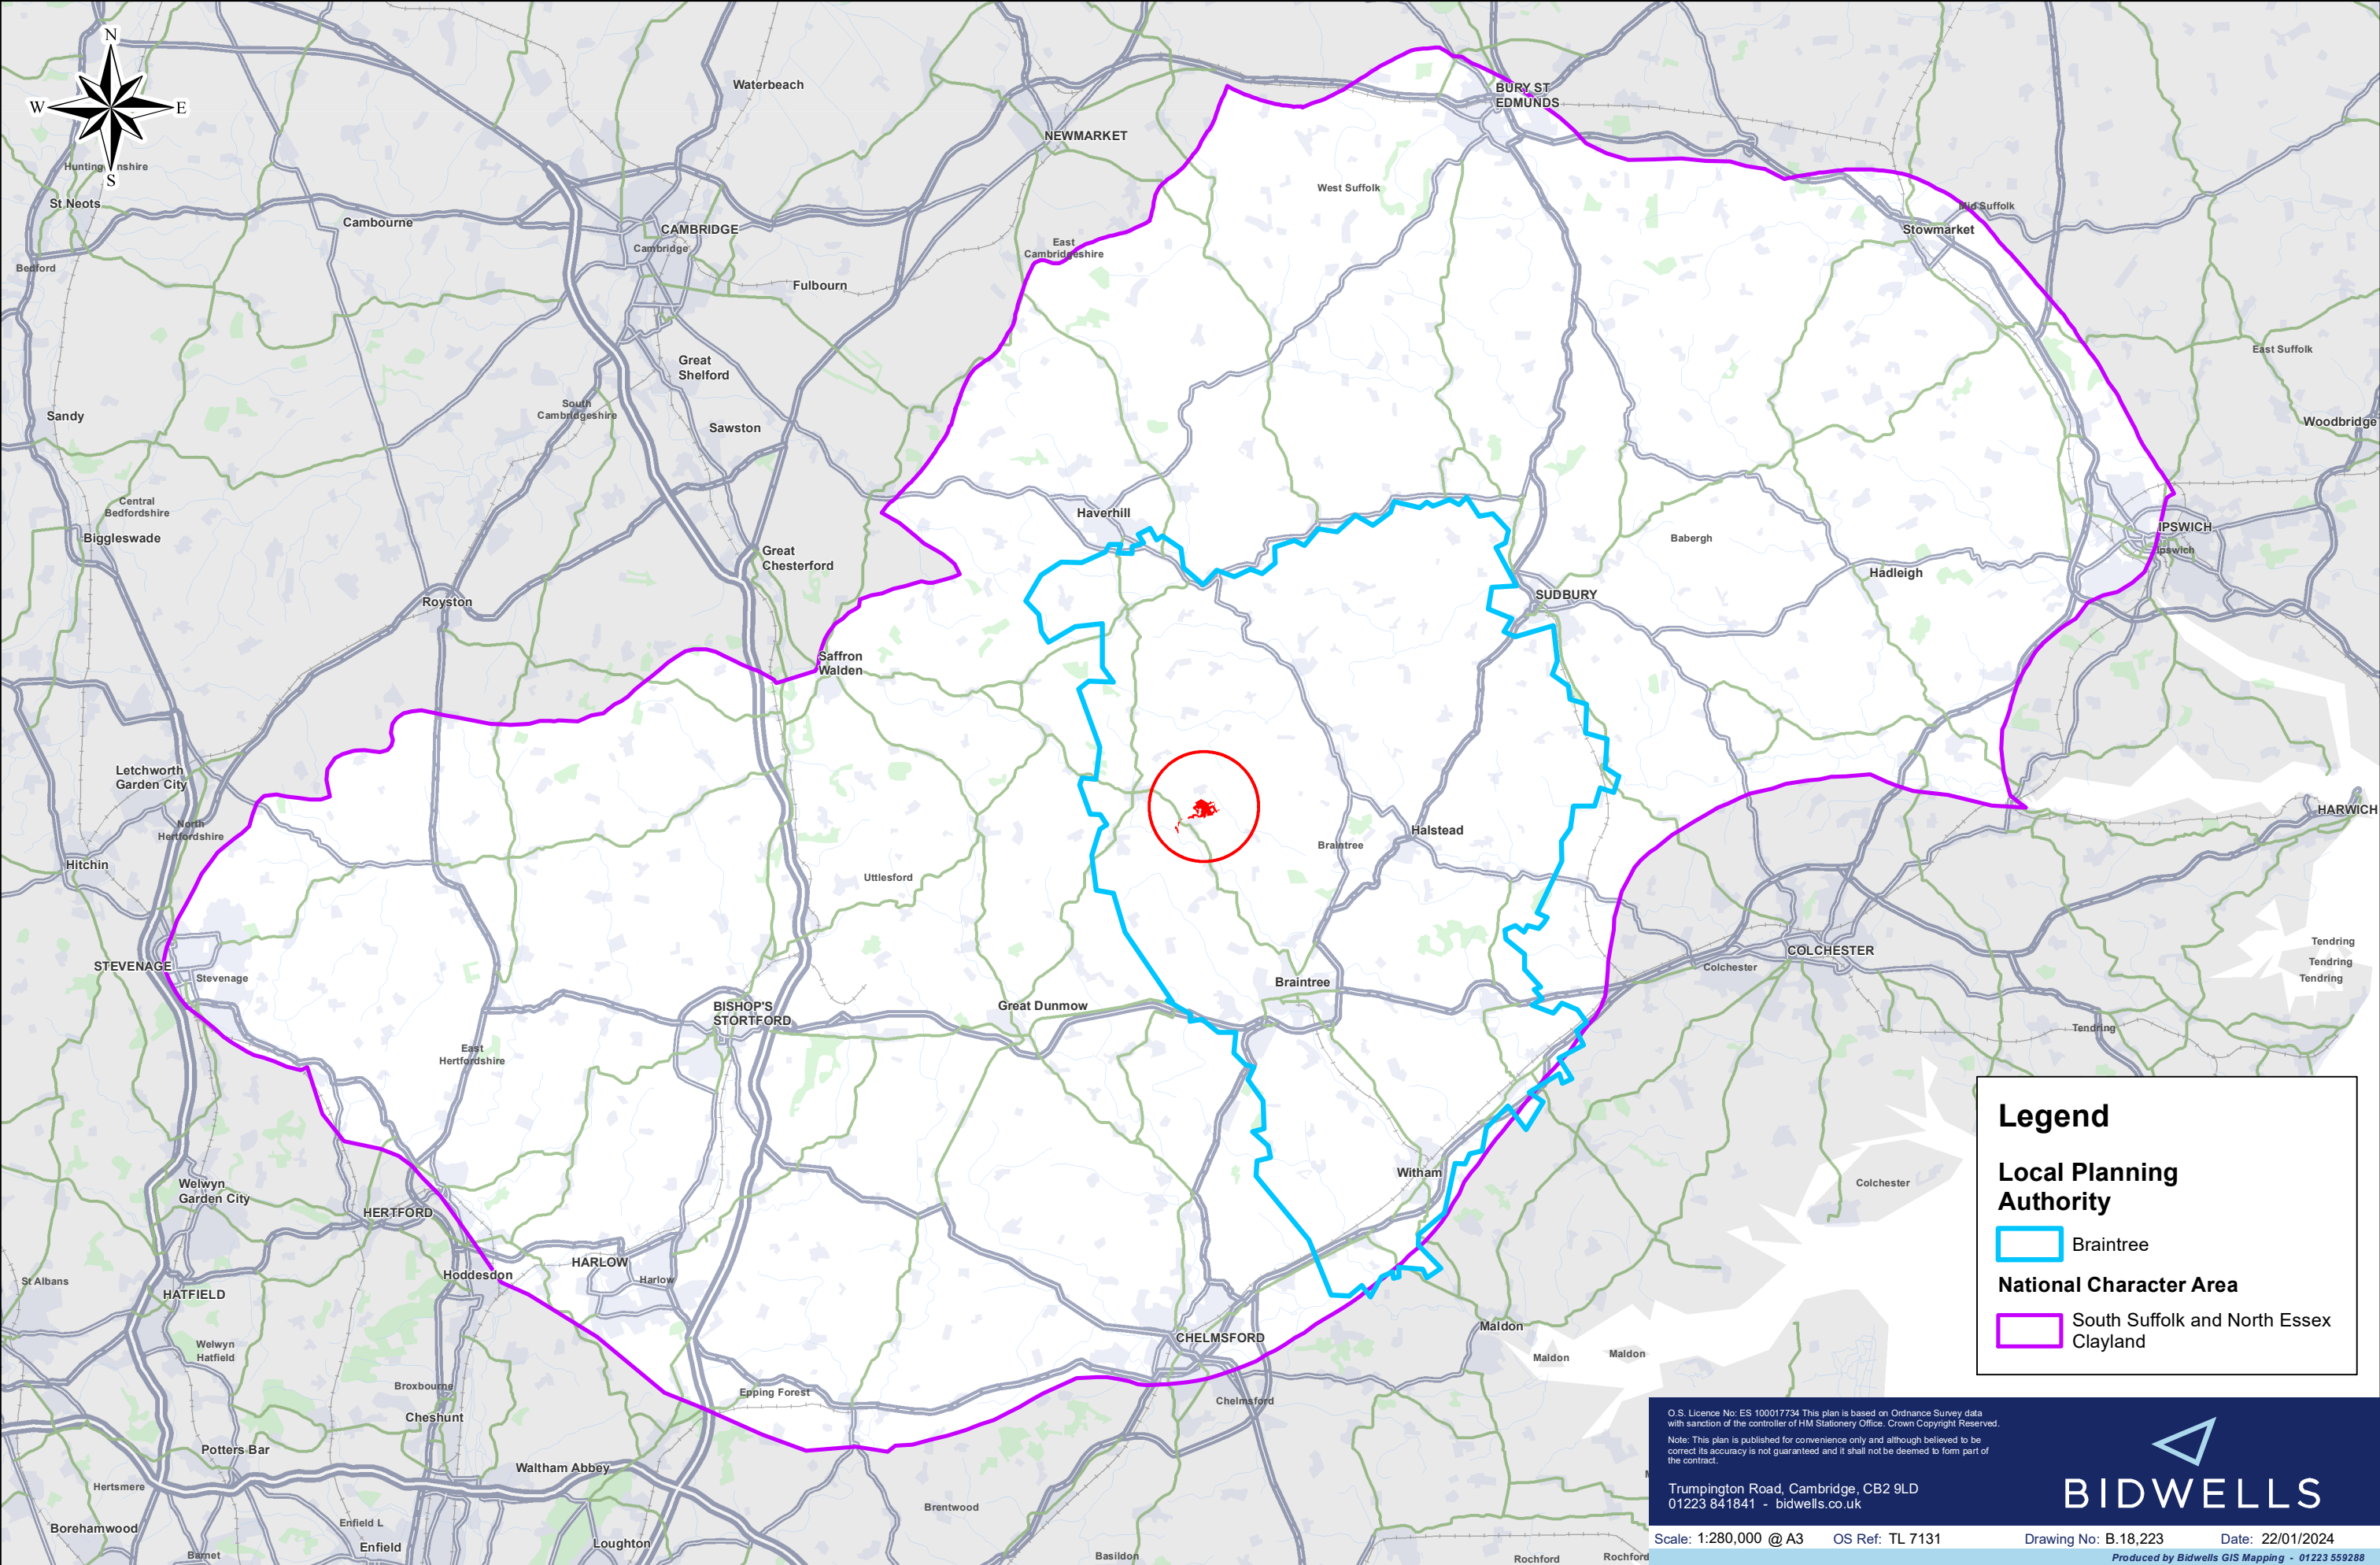

# Wildfell

**Legend**

**Local Planning Authority**

- Braintree

**National Character Area**

- South Suffolk and North Essex Clayland