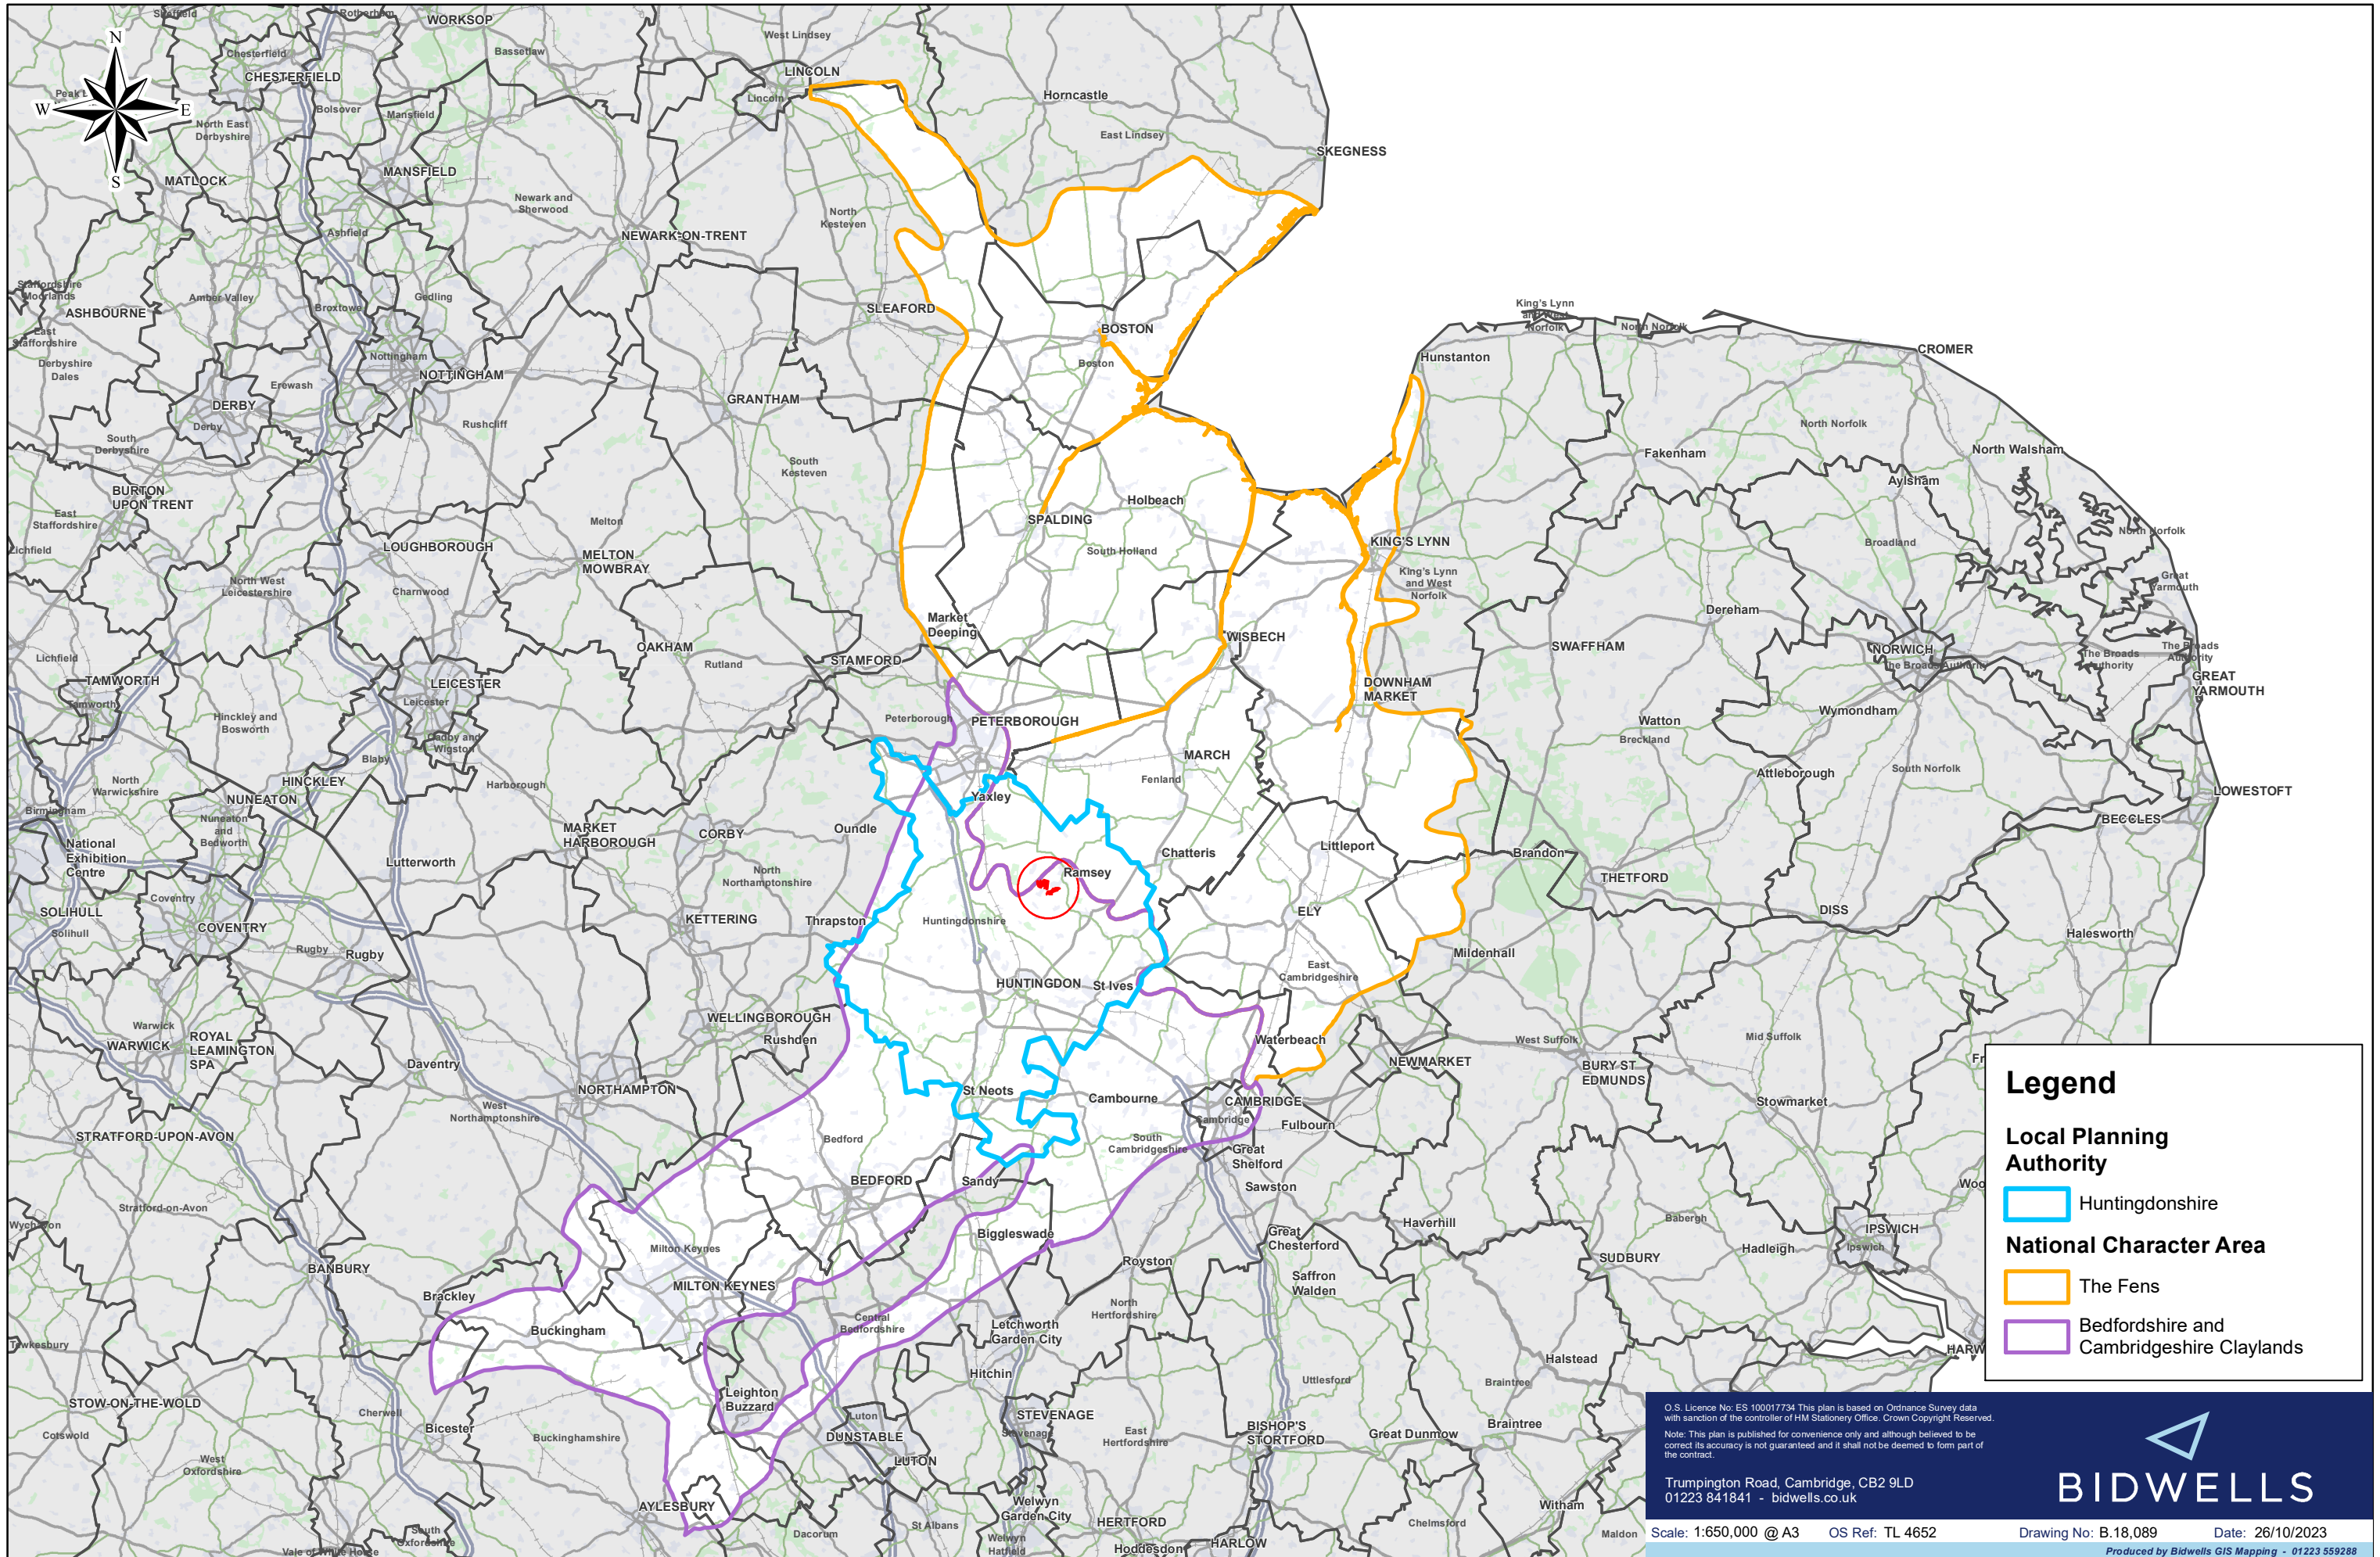

# Kingsland Farm

**Legend**

**Local Planning Authority**

- Huntingdonshire

**National Character Area**

- The Fens
- Bedfordshire and Cambridgeshire Claylands

O.S. Licence No: ES 100017734 This plan is based on Ordnance Survey data with sanction of the controller of HM Stationery Office. Crown Copyright Reserved.  
Note: This plan is published for convenience only and although believed to be correct its accuracy is not guaranteed and it shall not be deemed to form part of the contract.

Trumpington Road, Cambridge, CB2 9LD  
01223 841841 - bidwells.co.uk

Scale: 1:650,000 @ A3 OS Ref: TL 4652 Drawing No: B.18,089 Date: 26/10/2023  
Produced by Bidwells GIS Mapping - 01223 559288