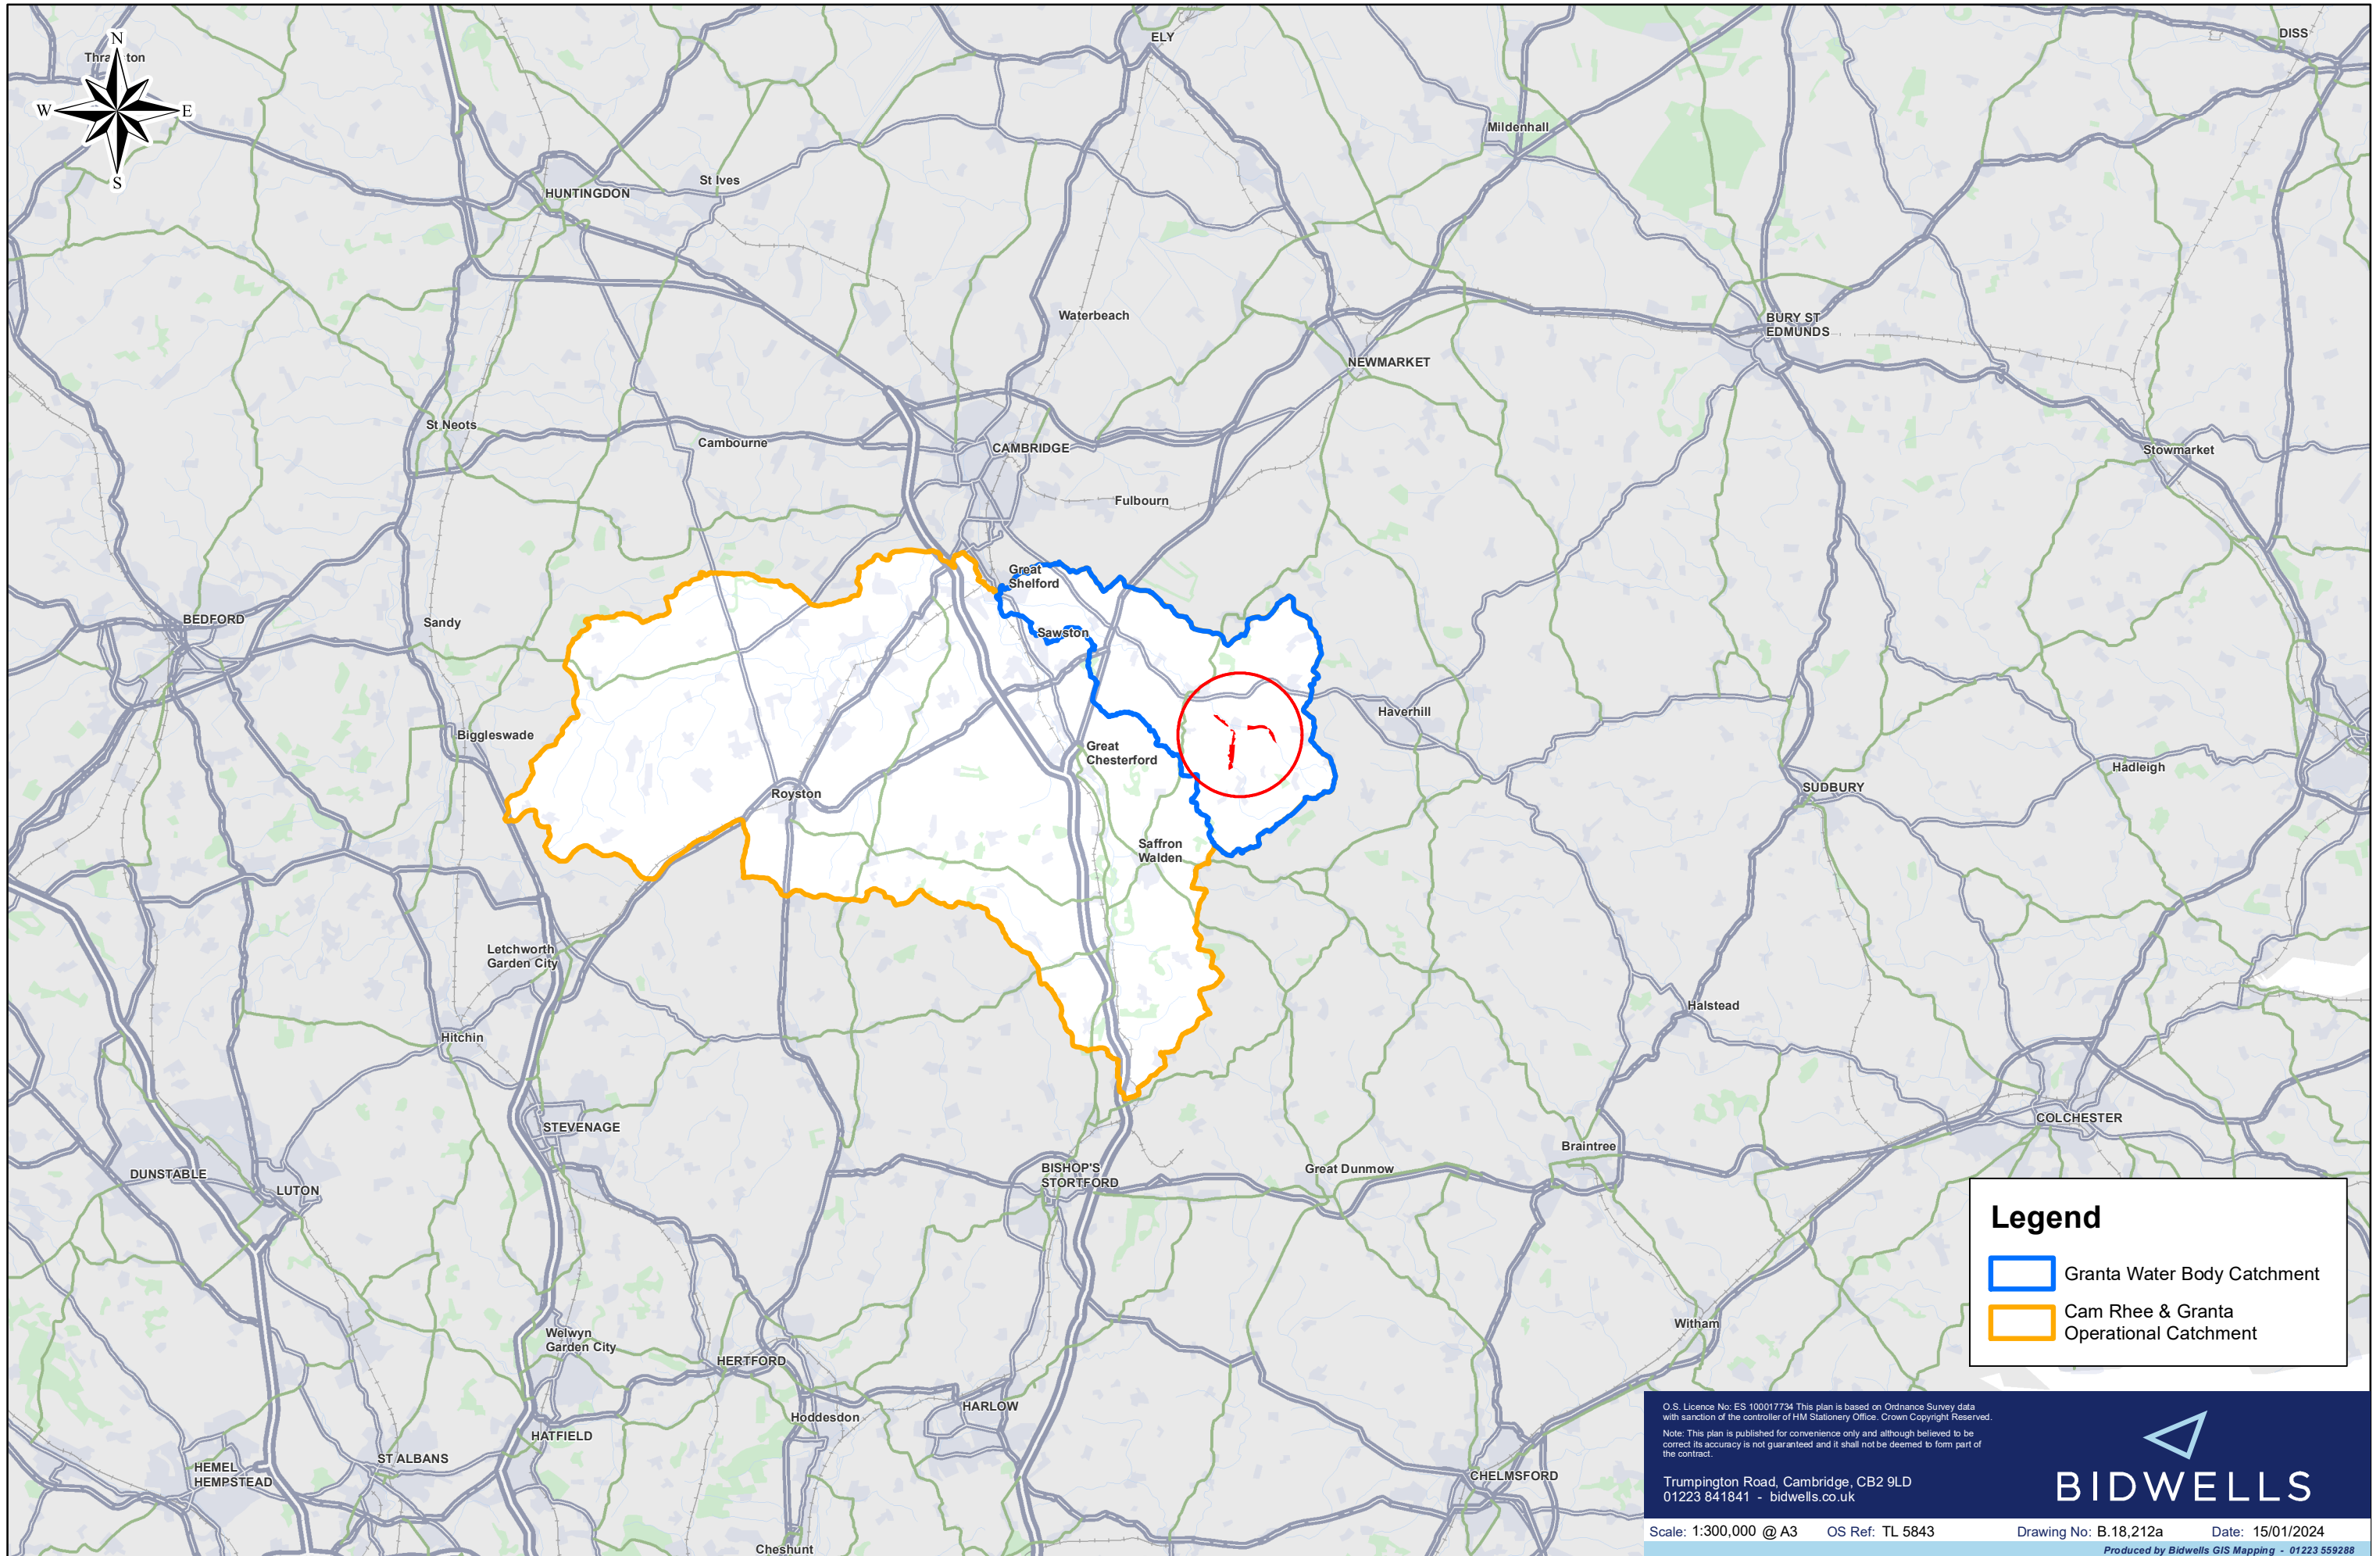

Bartlow Estate

Legend

-  Granta Water Body Catchment
-  Cam Rhee & Granta Operational Catchment