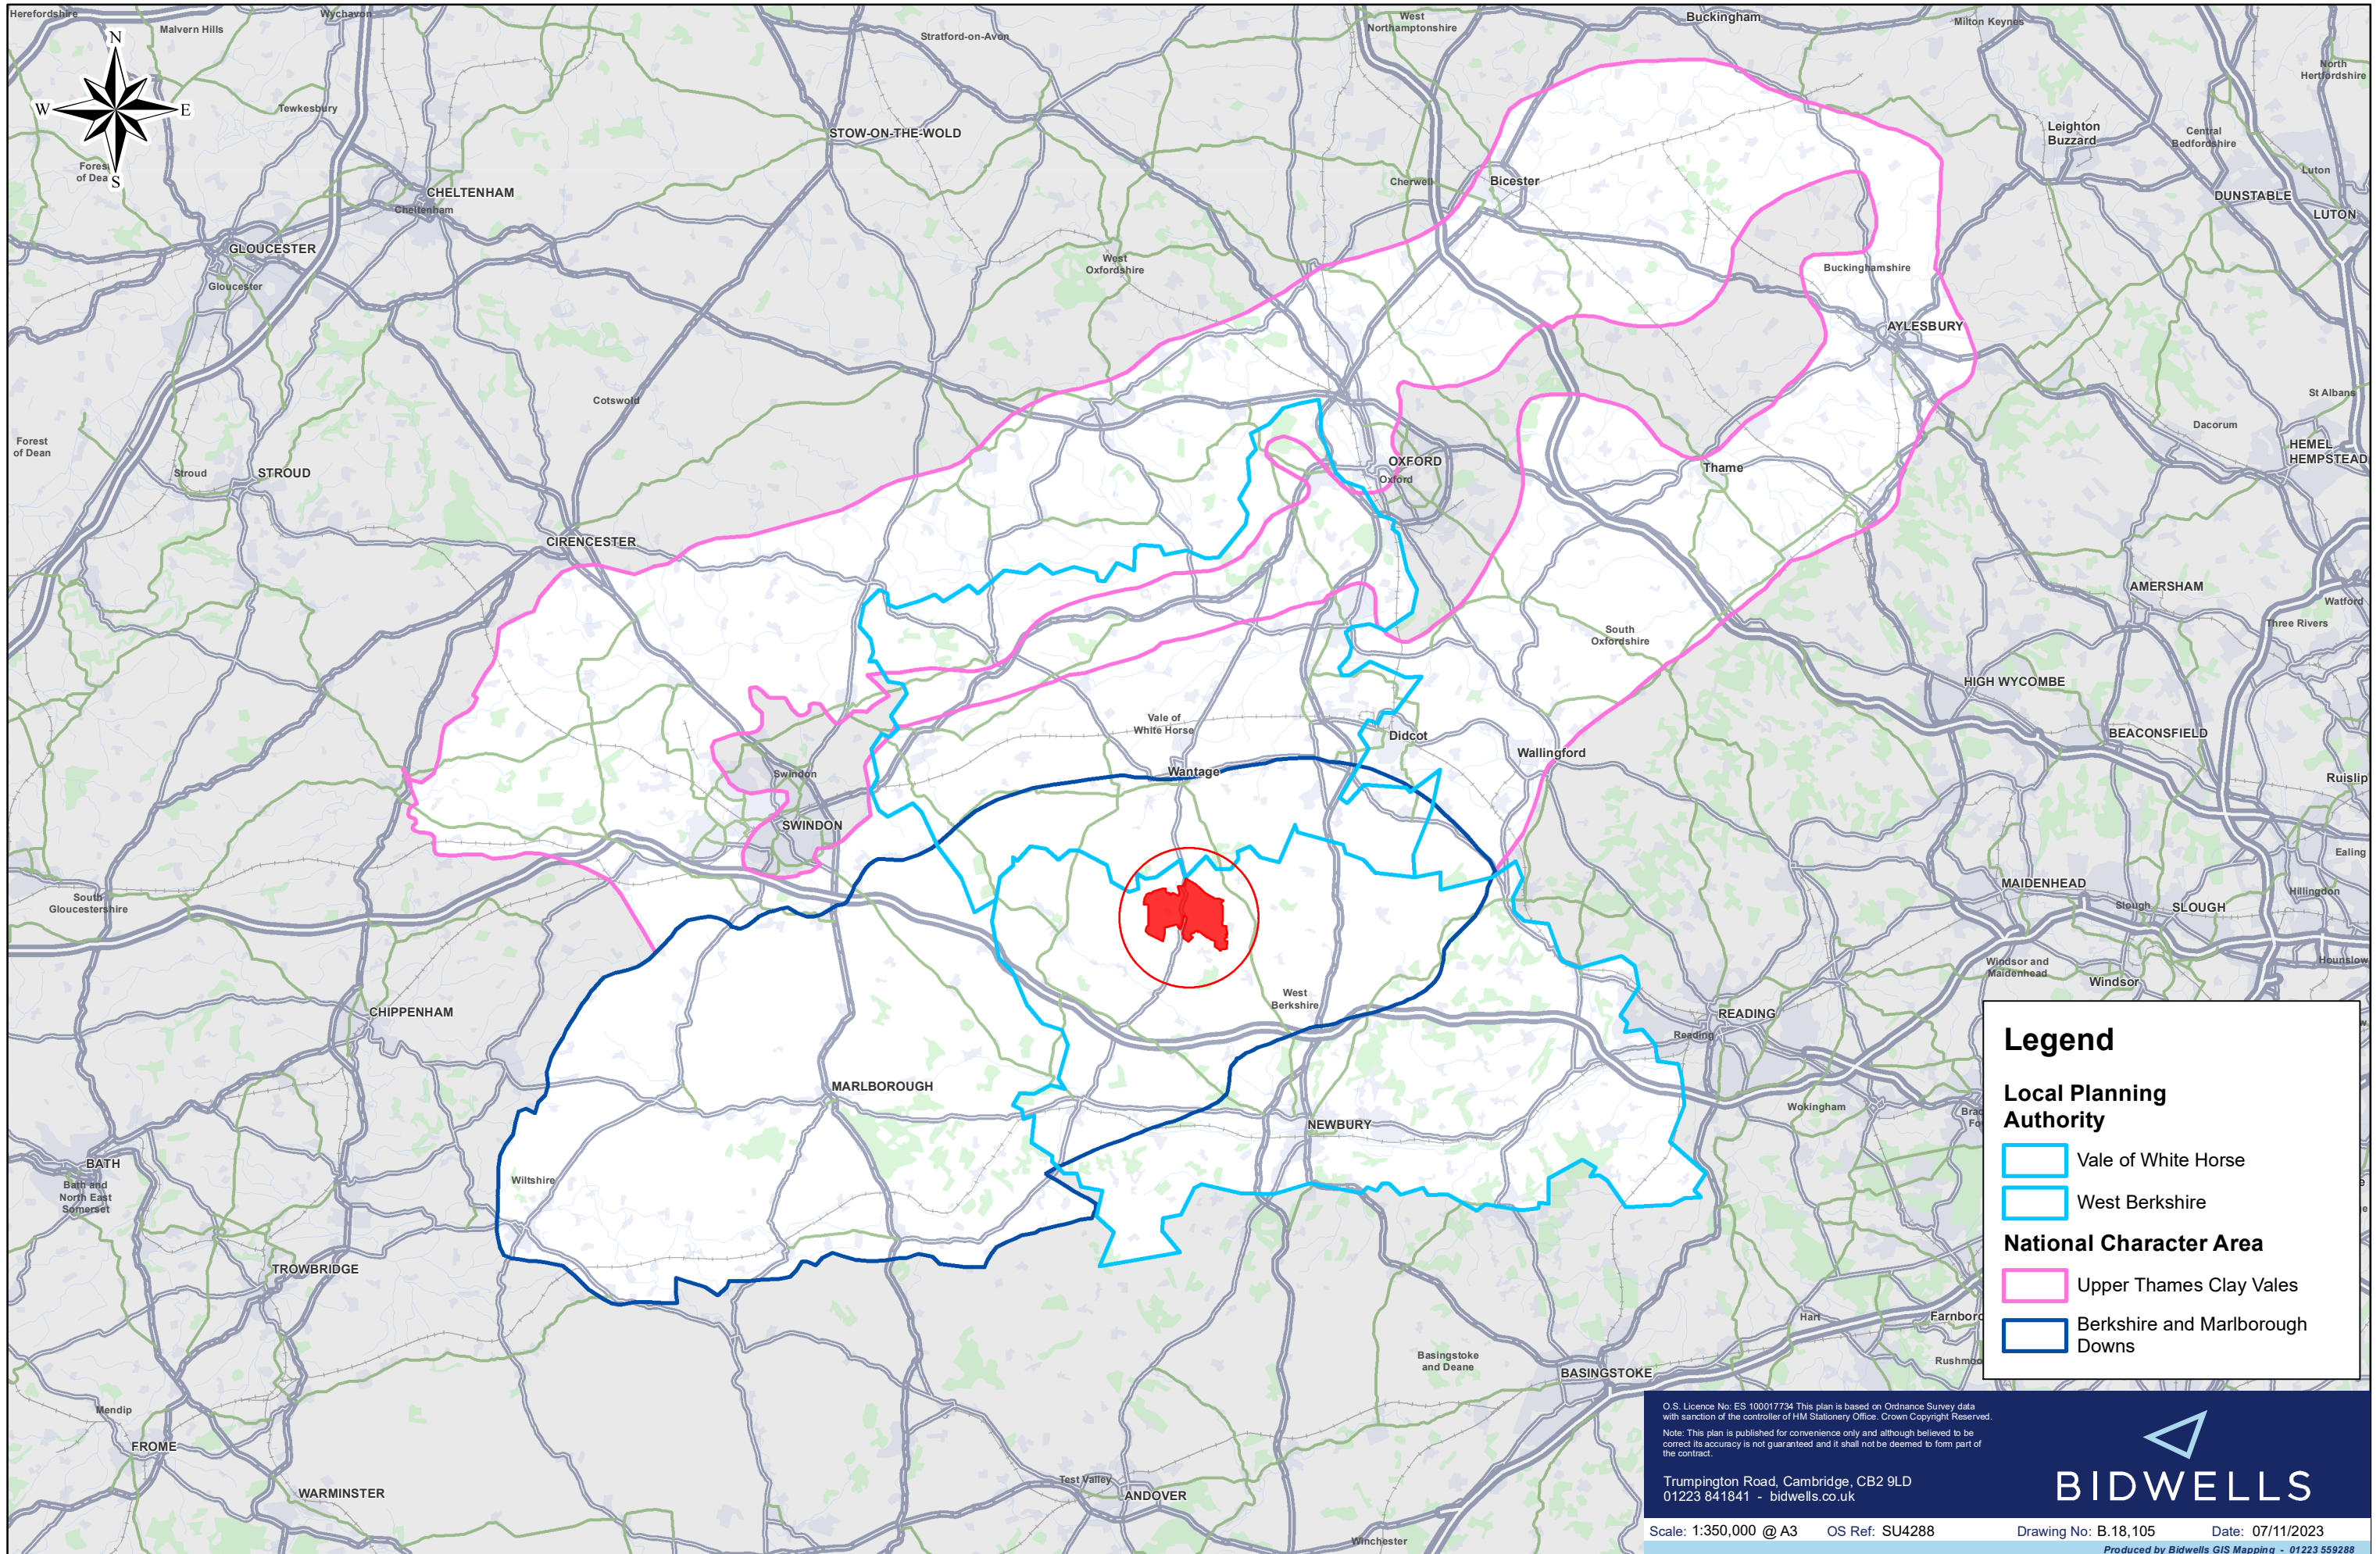

# Woolley Park Estate

**Legend**

**Local Planning Authority**

- Vale of White Horse
- West Berkshire

**National Character Area**

- Upper Thames Clay Vales
- Berkshire and Marlborough Downs

O.S. Licence No: ES 100017734 This plan is based on Ordnance Survey data with sanction of the controller of HM Stationery Office. Crown Copyright Reserved.  
Note: This plan is published for convenience only and although believed to be correct its accuracy is not guaranteed and it shall not be deemed to form part of the contract.  
Trumpington Road, Cambridge, CB2 9LD  
01223 841841 - bidwells.co.uk  
Scale: 1:350,000 @ A3 OS Ref: SU4288 Drawing No: B.18,105 Date: 07/11/2023  
Produced by Bidwells GIS Mapping - 01223 559288

# Woolley Downs Nature Recovery