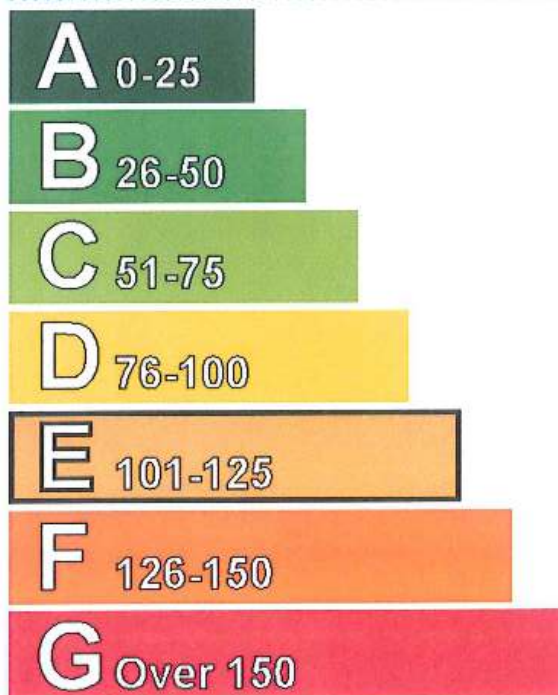

Energy Performance Certificate

Non-Domestic Building

Ketteringham Hall
Church Road
Ketteringham
Wymondham
NR18 9RS

Certificate Reference Number:
0080-0838-7650-2799-5092

This certificate shows the energy rating of this building. It indicates the energy efficiency of the building fabric and the heating, ventilation, cooling and lighting systems. The rating is compared to two benchmarks for this type of building: one appropriate for new buildings and one appropriate for existing buildings. There is more advice on how to interpret this information on the Government's website www.communities.gov.uk/epbd.

Energy Performance Asset Rating

More energy efficient

..... Net zero CO₂ emissions

◀ **125** This is how energy efficient the building is.

Less energy efficient

Technical information

Main heating fuel: Oil
Building environment: Heating and Natural Ventilation
Total useful floor area (m²): 2793
Building complexity (NOS level): 3