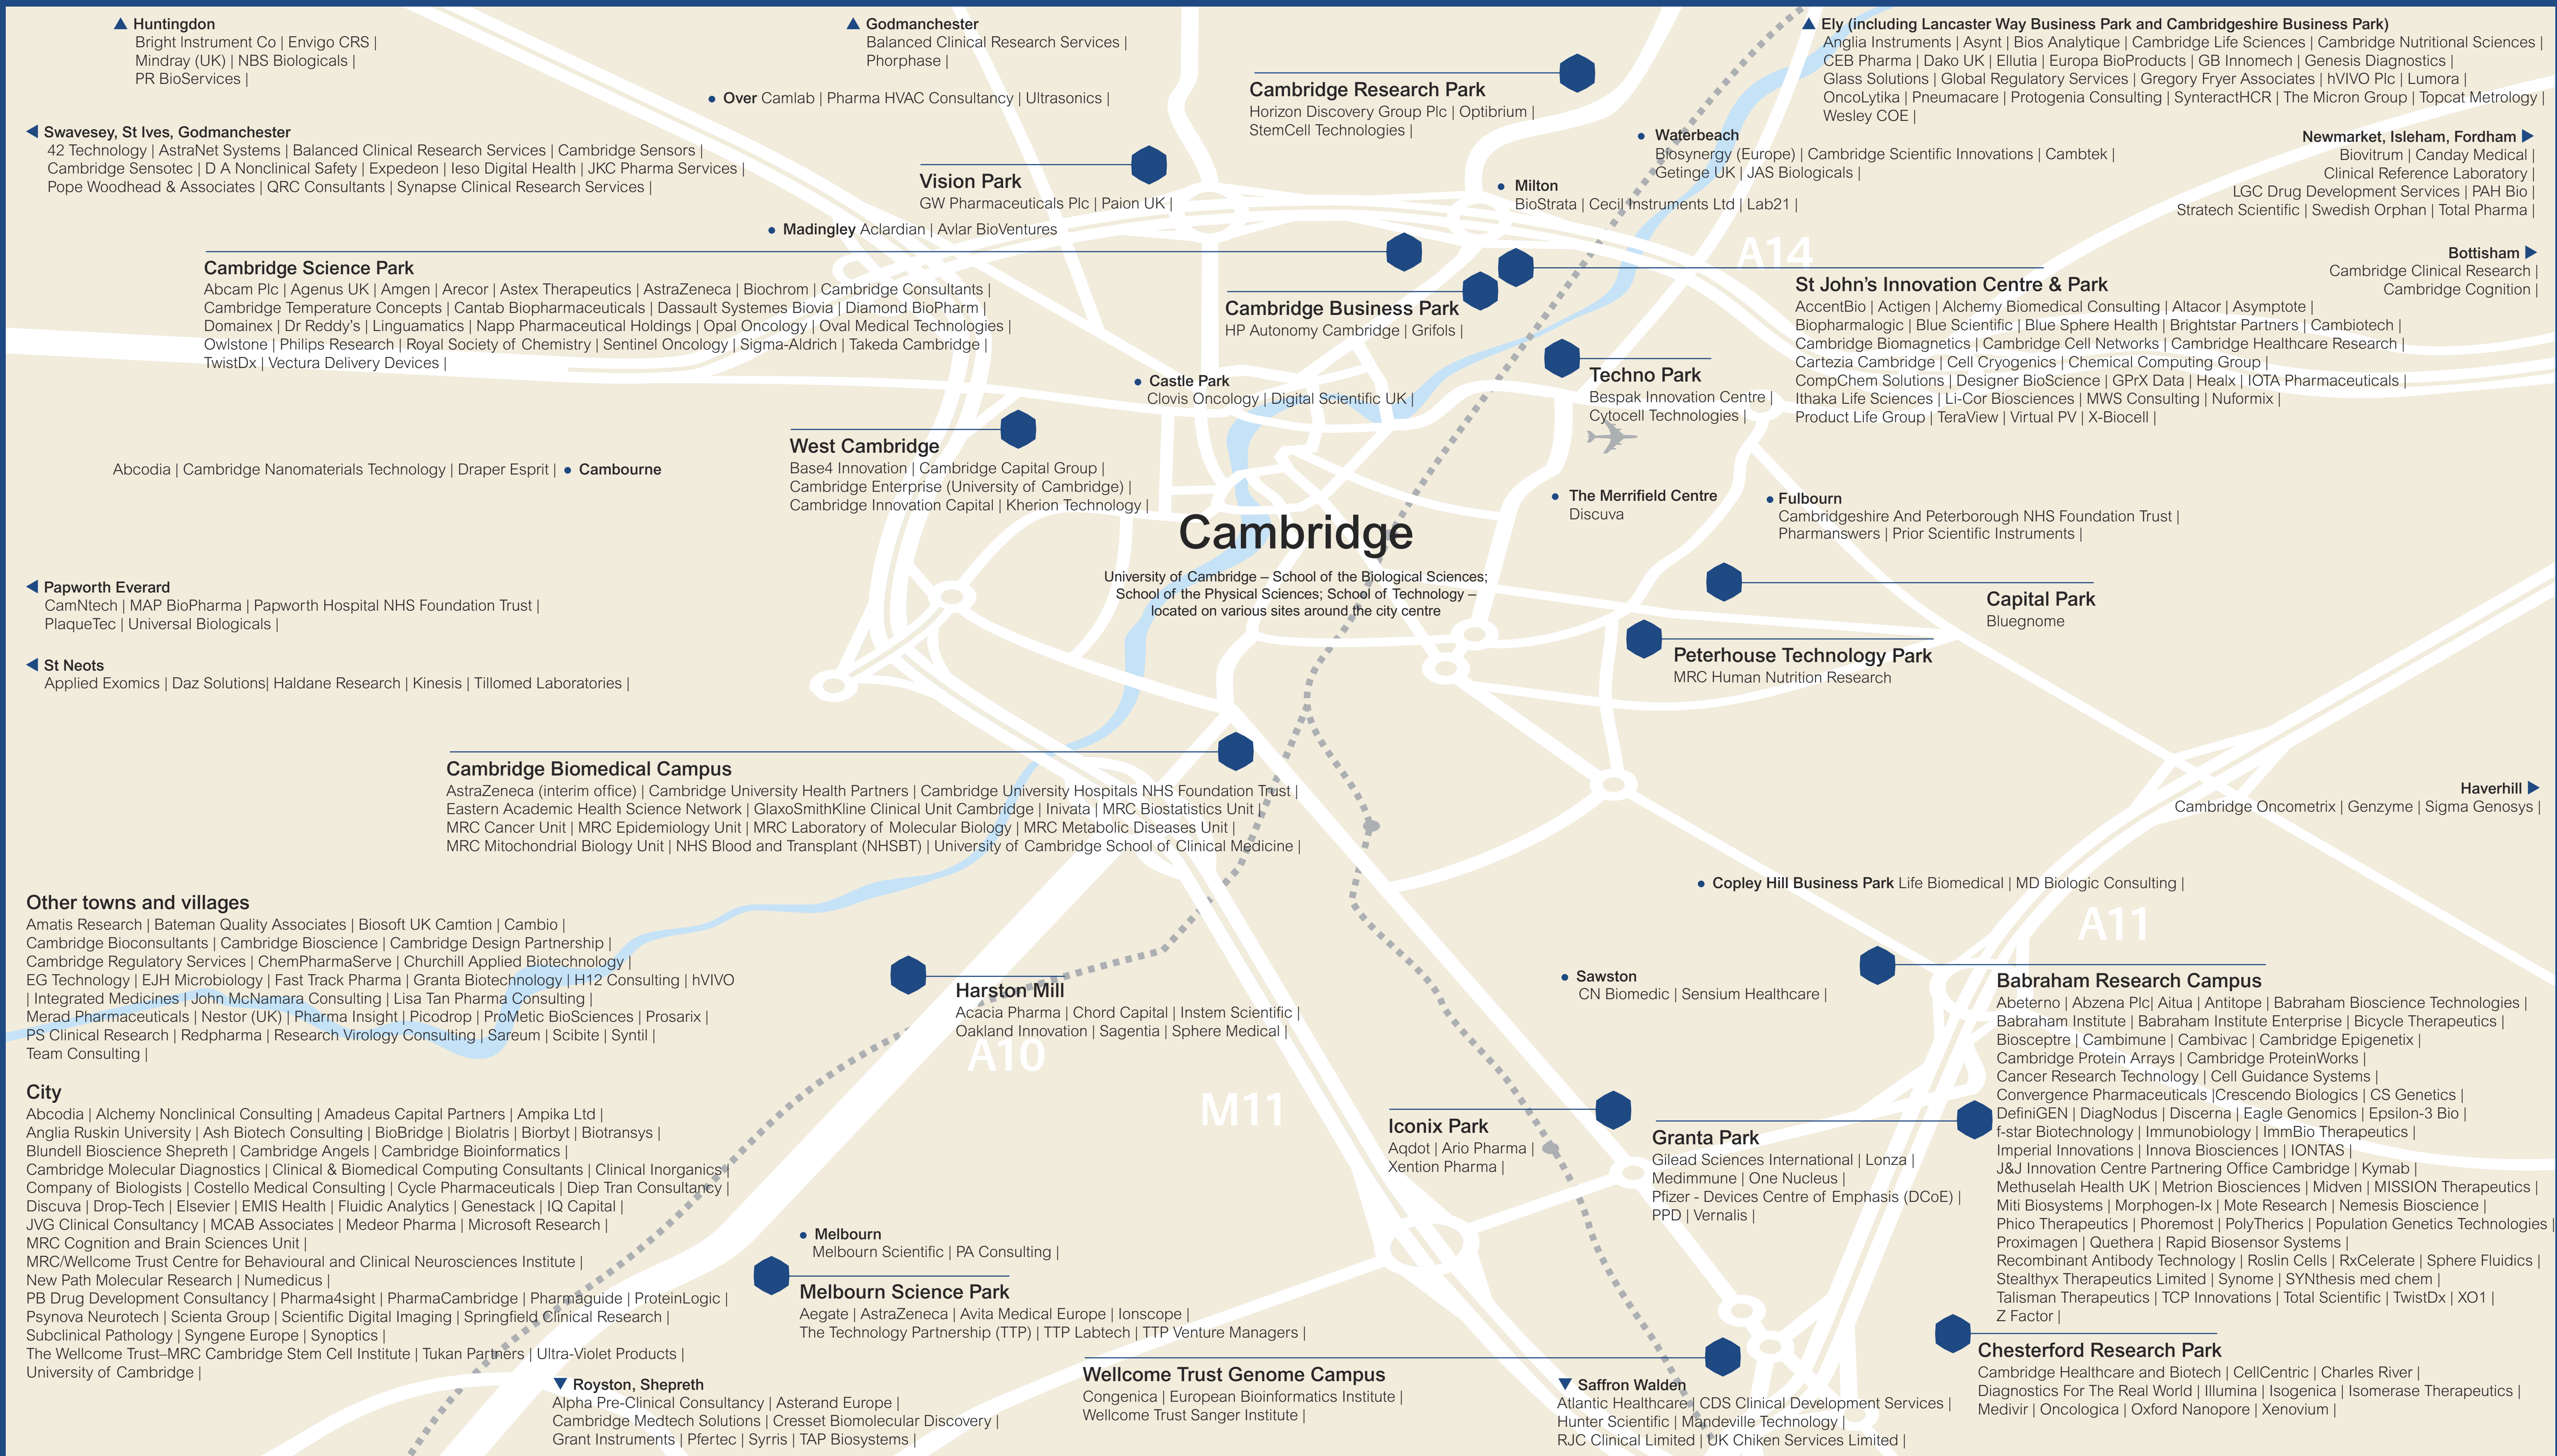

# Cambridge BioPharma Cluster Map

lets**cellit**.com

The companies included on this map were listed as active at Companies House in March 2016, have a trading address within a 20 mile radius of CB2 3PQ (Great St Mary's Church) and fall within the scope of "biopharma" as defined for the purposes of this map - please see reverse for inclusion and exclusion criteria.

For a complete map of the University of Cambridge, please visit [www.cam.ac.uk/map](http://www.cam.ac.uk/map)

[www.bidwells.co.uk/research](http://www.bidwells.co.uk/research)